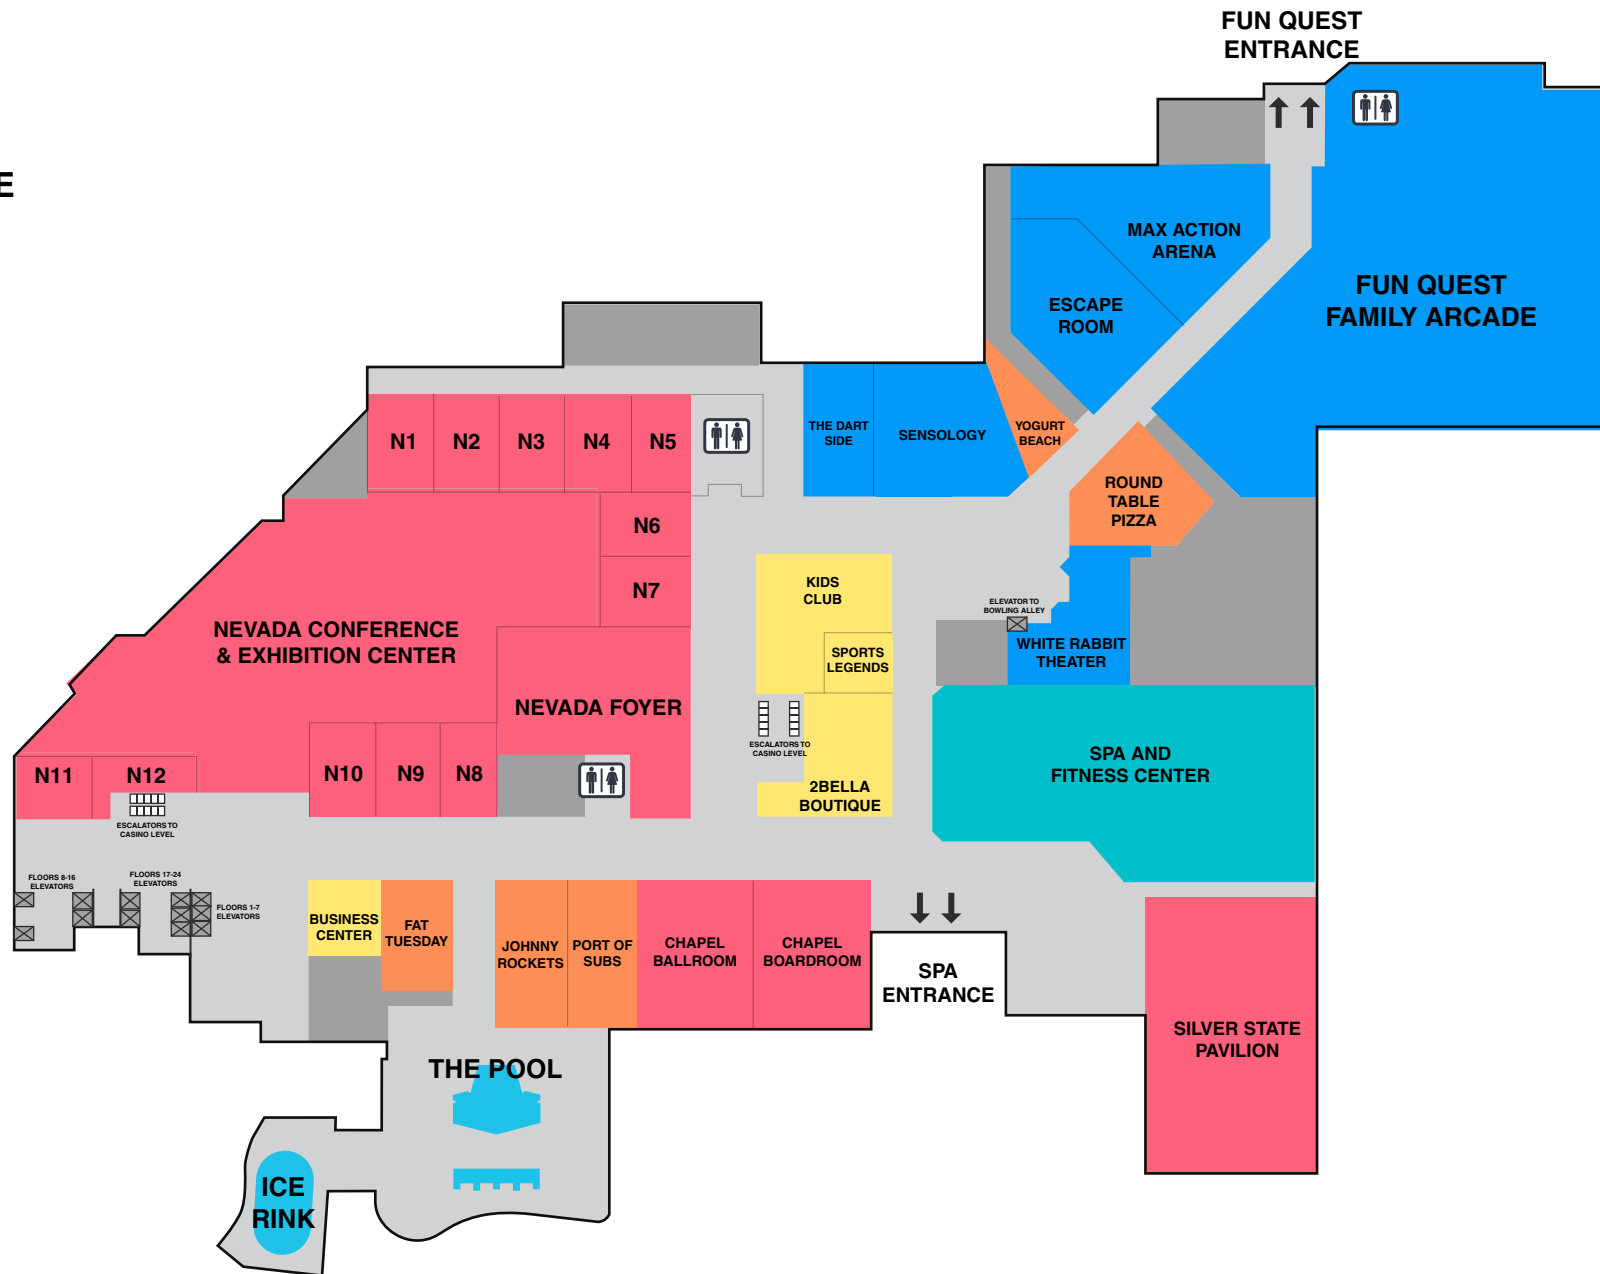

MAP LEGEND

- | | |
|--|--|
| CASINO FLOOR |  RESTROOMS |
| RESTAURANTS & LOUNGES |  ELEVATOR |
| ENTERTAINMENT |  ENTRANCE/EXIT |
| MEETING/BALLROOMS |  ESCALATOR |
| HOTEL REGISTRATION | |
| RETAIL | |

SPA LEVEL

GRAND BAY GOLF DRIVING RANGE

MAP LEGEND

- SPA/FITNESS CENTER
- RESTAURANTS & LOUNGES
- ENTERTAINMENT
- MEETING/BALLROOMS
- POOL/ICE RINK
- RETAIL

- RESTROOMS
- ELEVATOR
- ENTRANCE/EXIT
- ESCALATOR